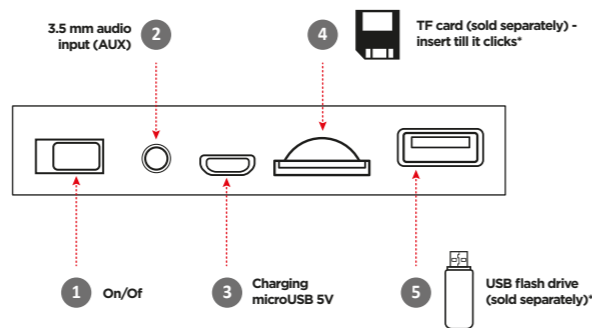

## Portable speaker Operation manual

\*USB flash drive and TF drive must be up to 32GB in size and formatted in FAT32 system