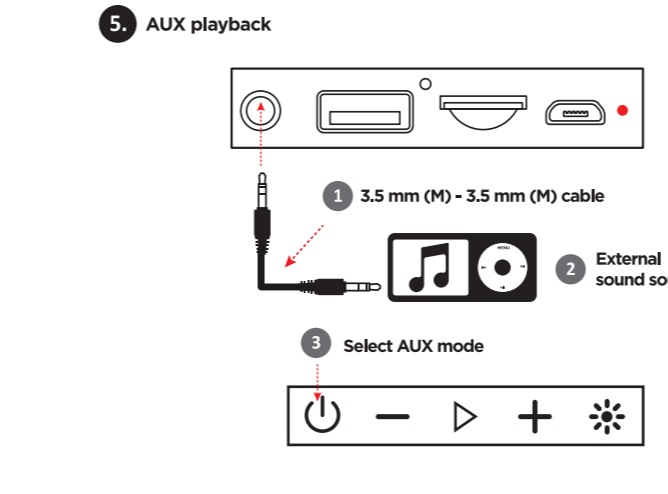

Enjoy S600

Portable speaker Operation manual

www.defender-global.com

*USB flash drive and TF drive must be up to 32GB in size and formatted in FAT32 system

2. Charging
3. Connection
4. FM radio
ARM
AZE
BEL
EST