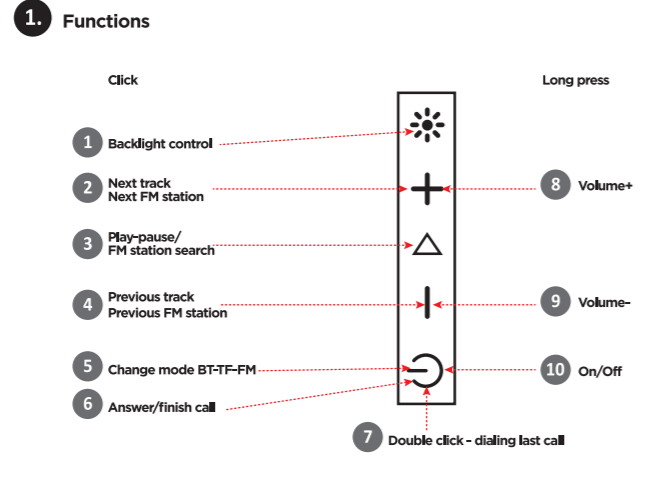

Enjoy S600

Portable speaker Operation manual

www.defender-global.com

*USB flash drive and TF drive must be up to 32GB in size and formatted in FAT32 system

2. Charging
3. Connection
4. FM radio
ARM
AZE
BEL
EST