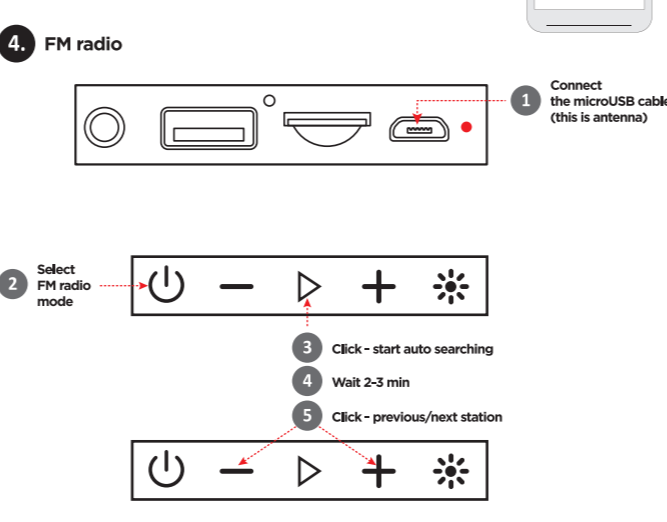

Enjoy S600

Portable speaker Operation manual

www.defender-global.com

*USB flash drive and TF drive must be up to 32GB in size and formatted in FAT32 system

2. Charging
3. Connection
4. FM radio
ARM
AZE
BEL
EST