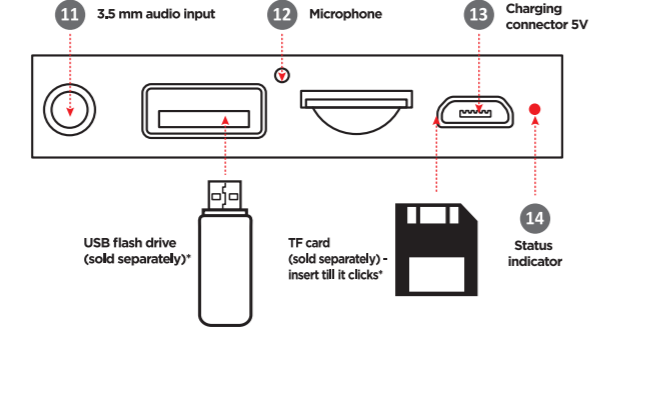

Enjoy S600

Portable speaker Operation manual

www.defender-global.com

*USB flash drive and TF drive must be up to 32GB in size and formatted in FAT32 system

2. Charging
3. Connection
4. FM radio
ARM
AZE
BEL
EST