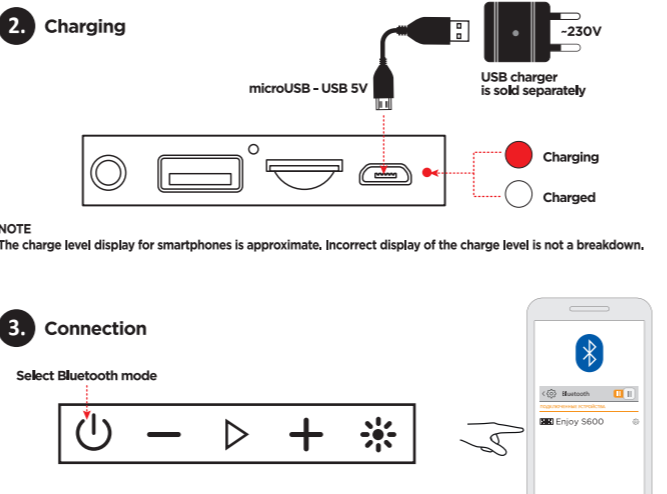

Enjoy S600

Portable speaker Operation manual

www.defender-global.com

*USB flash drive and TF drive must be up to 32GB in size and formatted in FAT32 system

2. Charging
3. Connection
4. FM radio
ARM
AZE
BEL
EST